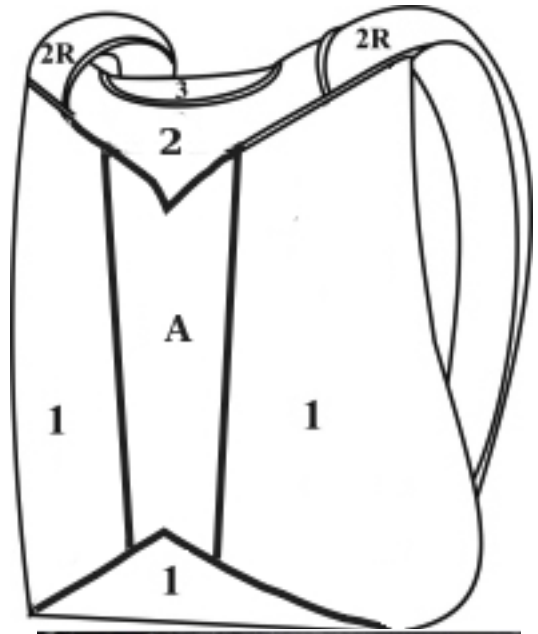

Package Options:

Gear Package assembly not included, assembly option available below ——

For package orders please include the necessary canopy, tracking suit and wing suit order forms for your package selection.

Container Material	
Panel 1	
Panel 2	
Panel 2R	
Panel A	
Pinstripe 1-A	
Pinstripe A-1	
Binding	
Harness	
Legpad	
Backpad	
Panel 3 Logo	
Panel 1 Text	
Panel 1 Outline of "R"	
Panel 1 Three Stripes	

Riser Type	
Release Handle	
BOC	
Hook Knife Placement	
Canopy Sizing	
Other Canopy	
	(up to 205 unvented canopies of similar type fabric to Trango)
Zero-P Pilot Chute	

- Spacer Foam (adds 3 Ounces) ☐
- Articulated Harness (adds 6 Ounces) ☐
- Stainless Steel Hardware ☐
- Stainless Steel Articulated Harness ☐
- 3-Ring System Small Rings (adds 1 Lbs) ☐
- Cargo Leg Pads (CLP) ☐
- Standard Legpad (adds weight and bulk) ☐
- Quick Release Chest Adapter ☐
- Assembly of Package Orders ☐

Special Instructions