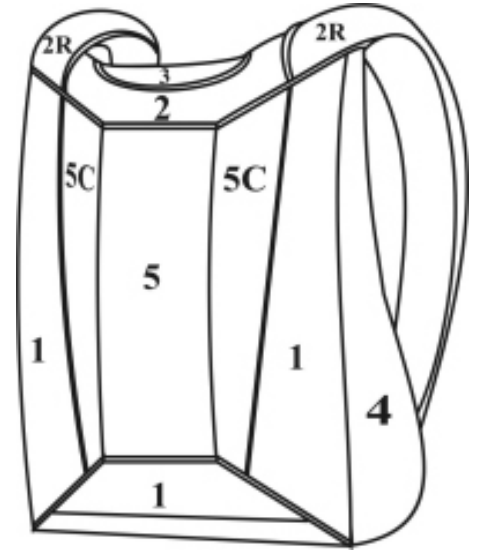

First Name	
Last Name	
Address	
City	
State	
Zip/Postal	
Country	
Phone	
Fax	
Email	

Height	
Weight	
Waist	at belly button
Inseam	crotch to floor without shoes on
Thigh	horizontally around leg at crotch
Chest	horizontally around widest part of chest
T-Shirt Size	

Genesis Comes Standard with the following options:

- Tuck tab riser covers with choice of Style or Stealth design
- Hard housings are a featured standard due to their reliability, even when wet
- Split leg straps and superior padding in the leg pads: this greatly reduces the discomfort of opening shock without adding extra bulk
- Mini 3 rings
- Complete bridle protection pocket
- Bottom of container deployment pouch
- Low profile cutaway handle
- Twenty-eight custom colors to choose from.
- Big Grab Toggles.
- Hook Knife.

Container Material	
Panel 1	
Panel 2	
Panel 2R	
Panel 3	
Panel 4	
Panel 5	
Panel 5C	
Binding	
Harness	
Legpad	
Backpad	
Logo Color	
Logo Outline	
Arch Over Logo	

Riser Type	
Release Handle	
BOC	Right or left
Hook Knife Placement	RH on Left, LH on Right
Canopy Sizing	
Other Canopy	
Zero-P Pilot Chute	